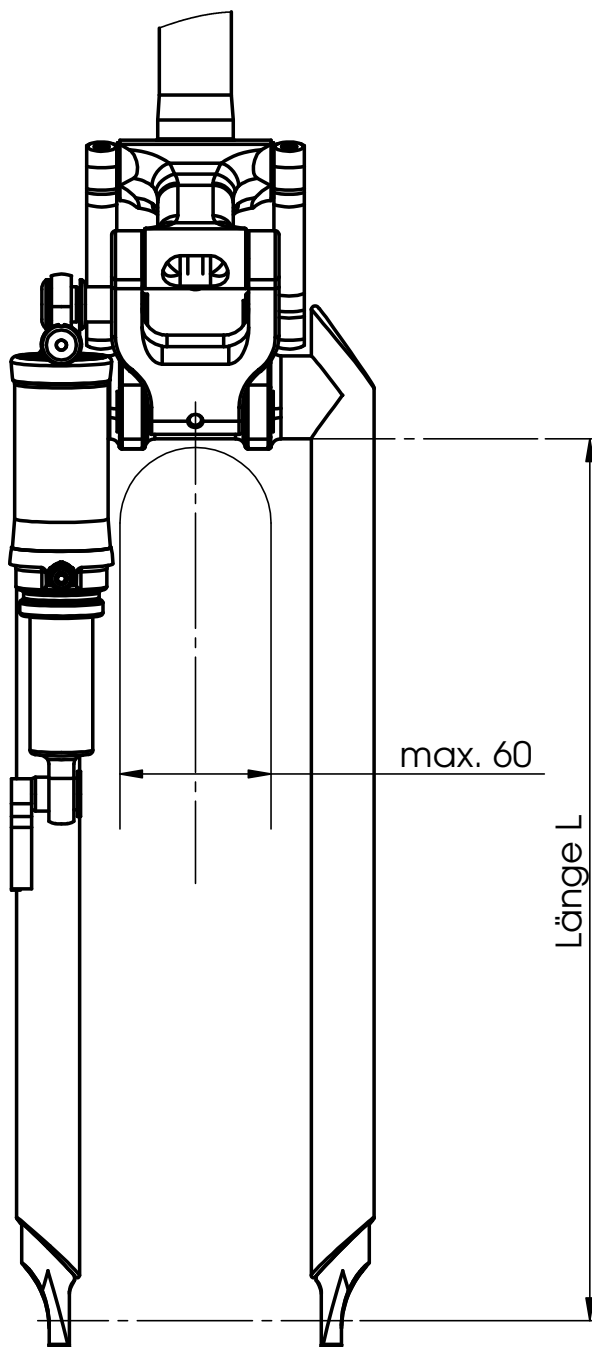

A

B

C

D

E

Gabel	L (mm)
26"	354
28"	365

German Answer bike technology
 GmbH & Co.KG, Heffragstraße 6
 D-61200 Wölfersheim, Germany
 Tel.: +49(0)06036 - 983600, Fax: - 983610
 www.german-a.de, info@german-a.de

DEBUR AND
 BREAK SHARP
 EDGES

DO NOT SCALE DRAWING

REVISION

German Answer GmbH & Co.KG

	NAME	DATE	SIGN		
DRAWN	Herber	19.11.2007			
CHKD					
APPV'D					
F MFG					

TITLE:

Reifenfreiheit GA-force Kilo 08

All rights of use and property rights of this technical document are next to the owner beside. Using, copying and transfer to third only with explicit consent by the owner beside.

MATERIAL:

WEIGHT:

DWG NO.

SCALE: 1:3

A4

SHEET 1 OF 1